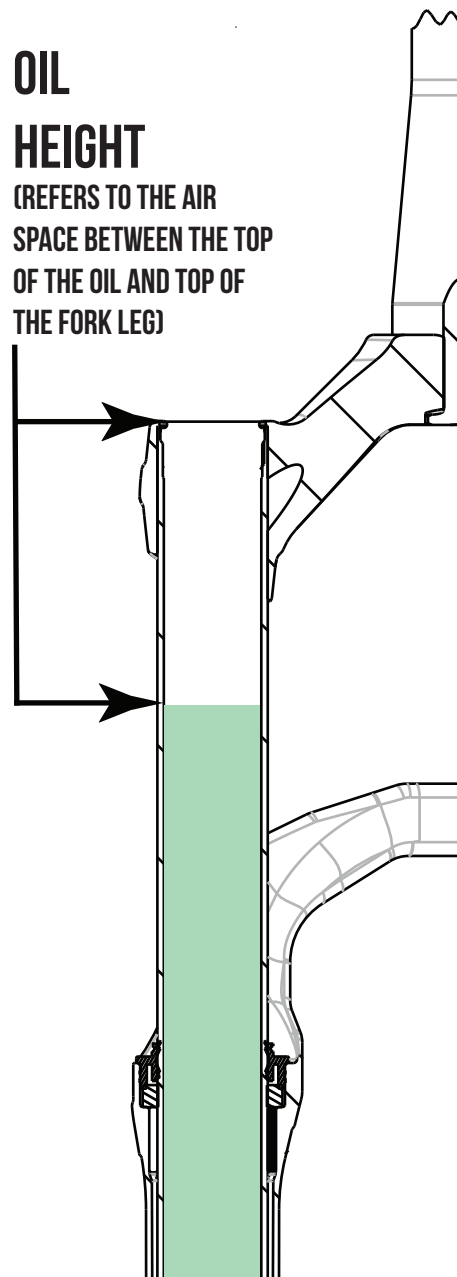

FORK MODEL	OIL HEIGHT
MASTADON PRO	75MM
MASTADON COMP	87MM
MARKHOR (80/100MM)	92MM
MARKHOR (120MM)	97MM
MATTOC PRO	75MM
MATTOC COMP	87MM
MACHETE (ABS+)	87MM
MACHETE (KWIK TOGGLE, 90-120MM)	87MM
MACHETE (KWIK TOGGLE, 130-140MM)	91MM
CIRCUS COMP/EXPERT	87MM
CIRCUS SPORT (FFD)	83MM
R7 PRO	83MM
DORADO (SEE DORADO SERVICE GUIDE)	180-190MM

OIL HEIGHT

(REFERS TO THE AIR SPACE BETWEEN THE TOP OF THE OIL AND TOP OF THE FORK LEG)

NOTE

1. OIL HEIGHT IS SET WITH COMPRESSION DAMPER REMOVED.
2. OIL HEIGHT IS SET WITH FORK FULLY EXTENDED AND CASTING INSTALLED.

ALL FORKS LISTED US 5W SYNTHETIC MAXIMA OIL, MANITOU PART NUMBER 85-0023.